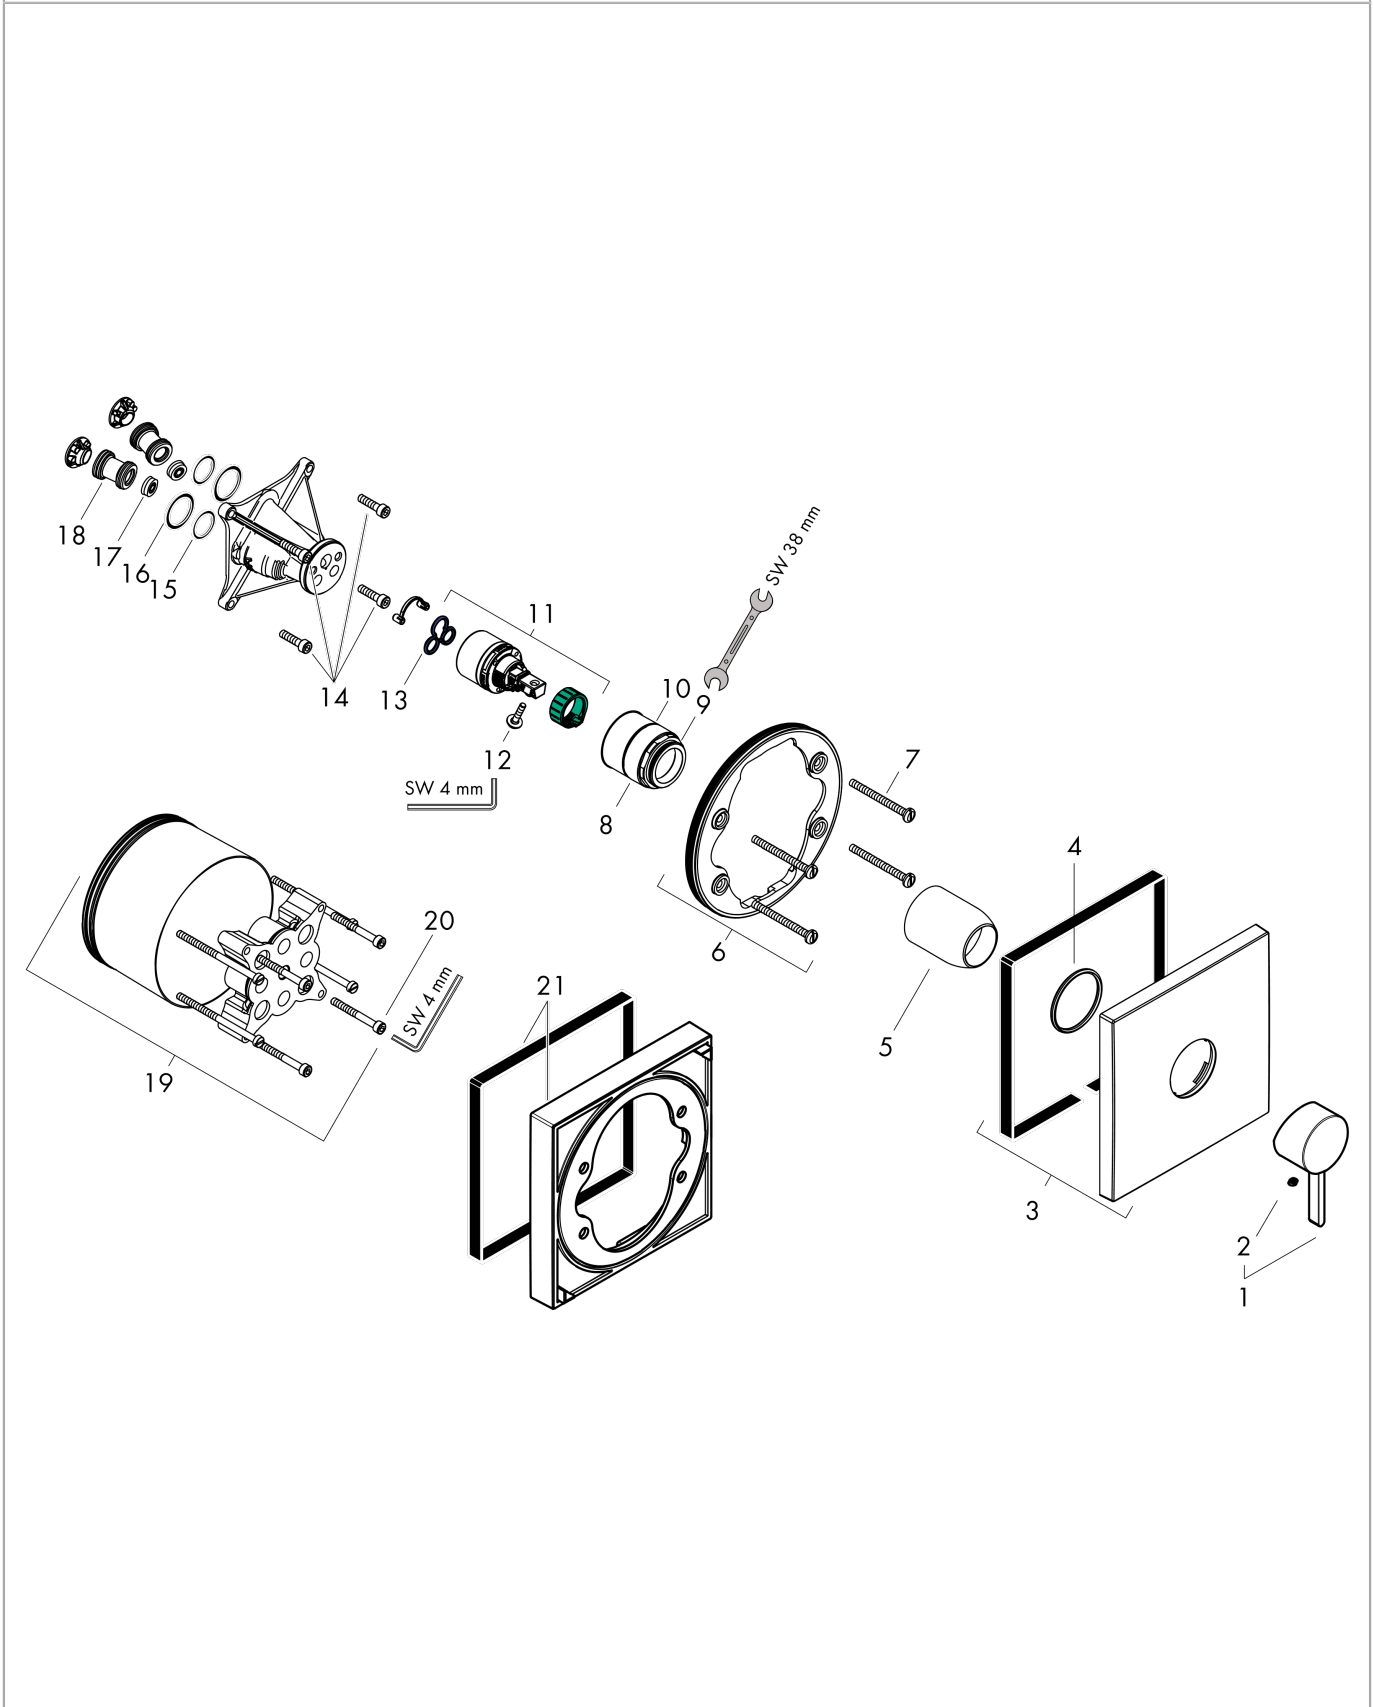

Finoris
Single lever shower mixer for concealed installation for iBox universal
Surfaces: **Chrome**   Article Number: **76615000**

Exploded Drawing

Year of production: >06/21

Finoris

Single lever shower mixer for concealed installation for iBox universal

Surfaces: **Chrome** Article Number: **76615000**

Spare part list

Year of production: >06/21

Pos.	Description	Article Number	Price	PU
1	handle	94298000	-	1
2	screw cover	96338000	-	1
3	escutcheon	94299000	-	1
4	O-ring 43x3	98418000	-	1
5	sleeve	98790000	-	1
6	holder for escutcheon	98793000	-	1
7	set of fixing screws	96454000	-	1
8	nut	98796000	-	1
9	O-ring 30x1,5	98433000	-	1
10	O-ring 39x1,5	98400000	-	1
11	cartridge, assy	92730000	-	1
12	locking screw for handle	95140000	-	1
13	seal	95008000	-	1
14	set of screws	96525000	-	1
15	O-ring 16x2	98133000	-	1
16	O-Ring 22x2	98185000	-	1
17	flow limiter (22 l/min)	95884000	-	1
18	noise reduction	96429000	-	1
19	extension 25 mm	13595000	-	1
20	set of fixing screws	97747000	-	1
21	extension 22 mm	13593000	-	1