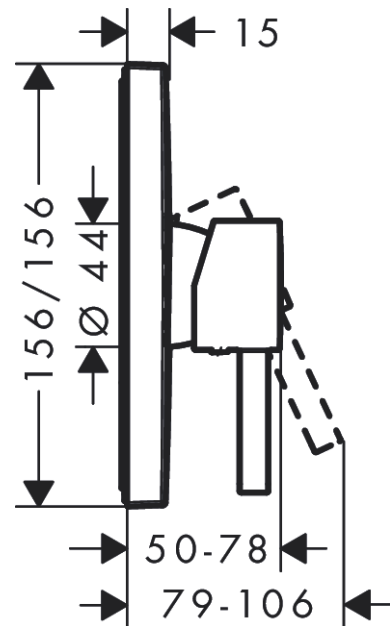

#### product features

- 1 function
- connection type: basic set
- maximum flow rate at 3 bar: 29,3 l/min
- ceramic cartridge
- min. operating pressure: 1 bar
- max. operating pressure: 10 bar
- temperature limitation adjustable
- with silencer

### Product image

### Scale drawing

Pos.	Description	Article Number	Price	PU
1	handle	94298000	-	1
2	screw cover	96338000	-	1
3	escutcheon	94299000	-	1
4	O-ring 43x3	98418000	-	1
5	sleeve	98790000	-	1
6	holder for escutcheon	98793000	-	1
7	set of fixing screws	96454000	-	1
8	nut	98796000	-	1
9	O-ring 30x1,5	98433000	-	1
10	O-ring 39x1,5	98400000	-	1
11	cartridge, assy	92730000	-	1
12	locking screw for handle	95140000	-	1
13	seal	95008000	-	1
14	set of screws	96525000	-	1
15	O-ring 16x2	98133000	-	1
16	O-Ring 22x2	98185000	-	1
17	flow limiter (22 l/min)	95884000	-	1
18	noise reduction	96429000	-	1
19	extension 25 mm	13595000	-	1
20	set of fixing screws	97747000	-	1
21	extension 22 mm	13593000	-	1